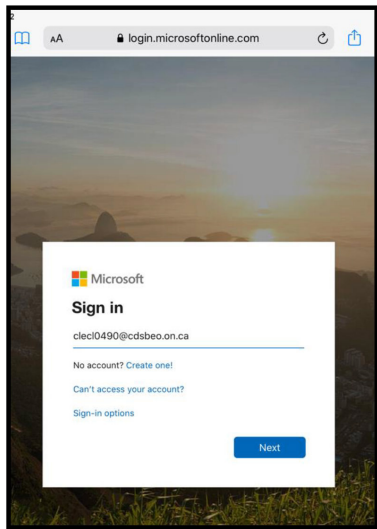

STUDENT LOGIN TUTORIAL

STEP 1:

- Go to www.mycdsbeo.com and put in your email address. Be sure to use the “@cdsbeo.on.ca”
- Next, it will take you to this page, where you can type in your password.

STEP 2: