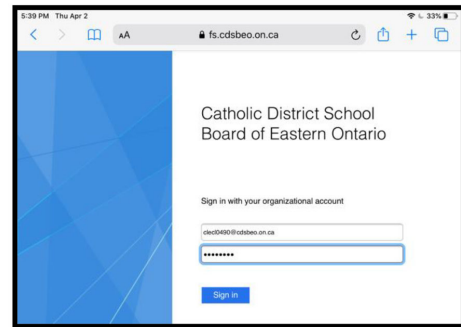

STUDENT LOGIN TUTORIAL

STEP 1:

- Go to www.mycdsbeo.com and put in your email address. Be sure to use the “@cdsbeo.on.ca”
- Next, it will take you to this page, where you can type in your password.

STEP 2: